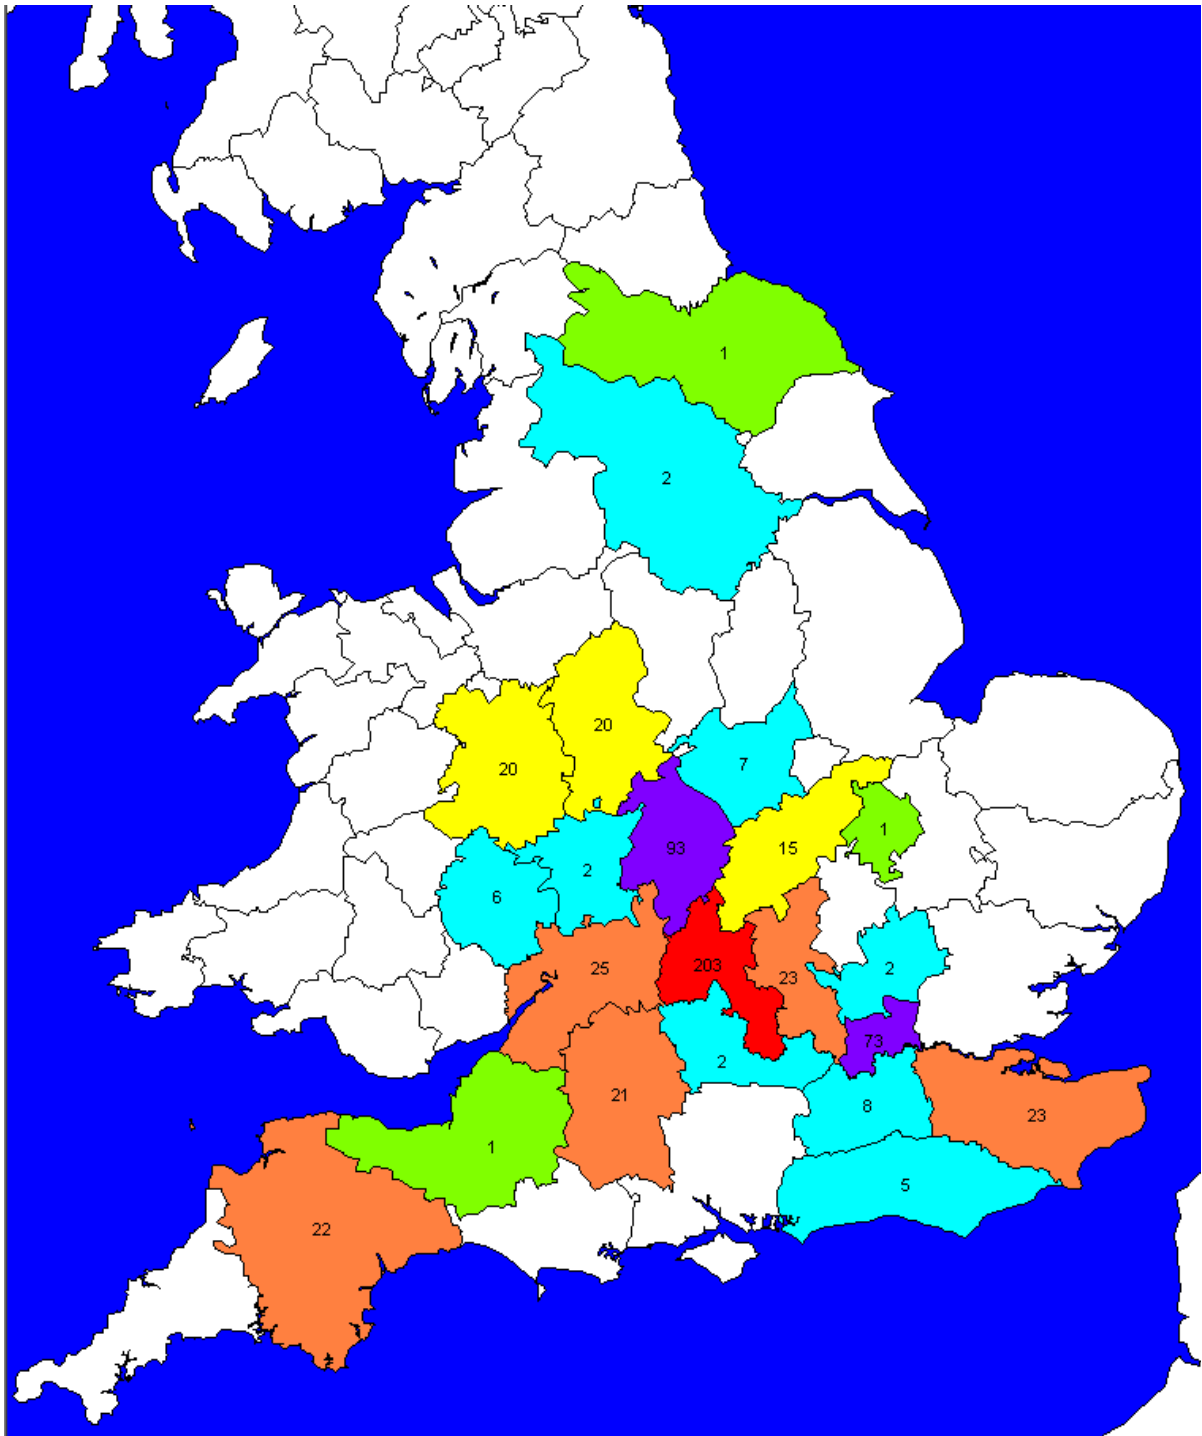

County key ranges

Colour	Number of People
	0
	1
	2 - 10
	11 - 20
	21 - 50
	51 - 100
	101 or more

Contents

1841 Census – by County.....	2
1841 Census – by Place.....	3
1851 Census – by County.....	4
1851 Census – by Place.....	5
1861 Census – by County.....	6
1861 Census – by Place.....	7
1871 Census – by County.....	8
1871 Census – by Place.....	9
1881 Census – by County.....	10
1881 Census – by Place.....	11
1891 Census – by County.....	12
1891 Census – by Place.....	13
1901 Census – by County.....	14
1901 Census – by Place.....	15
1911 Census – by County.....	16
1911 Census – by Place.....	17
1921 Census – by County.....	18
1921 Census – by Place.....	19

Copyright – Cliff Baughen

Maps produced using GenMap UK (Archer Software)

1841 Census – by County

1841 Census – by Place

1851 Census – by County

1851 Census – by Place

1861 Census – by County

1861 Census – by Place

1871 Census – by County

1871 Census – by Place

1881 Census – by County

1881 Census – by Place

1891 Census – by County

1891 Census – by Place

1901 Census – by County

1901 Census – by Place

1911 Census – by Place

1921 Census – by County

1921 Census – by Place

End of Document