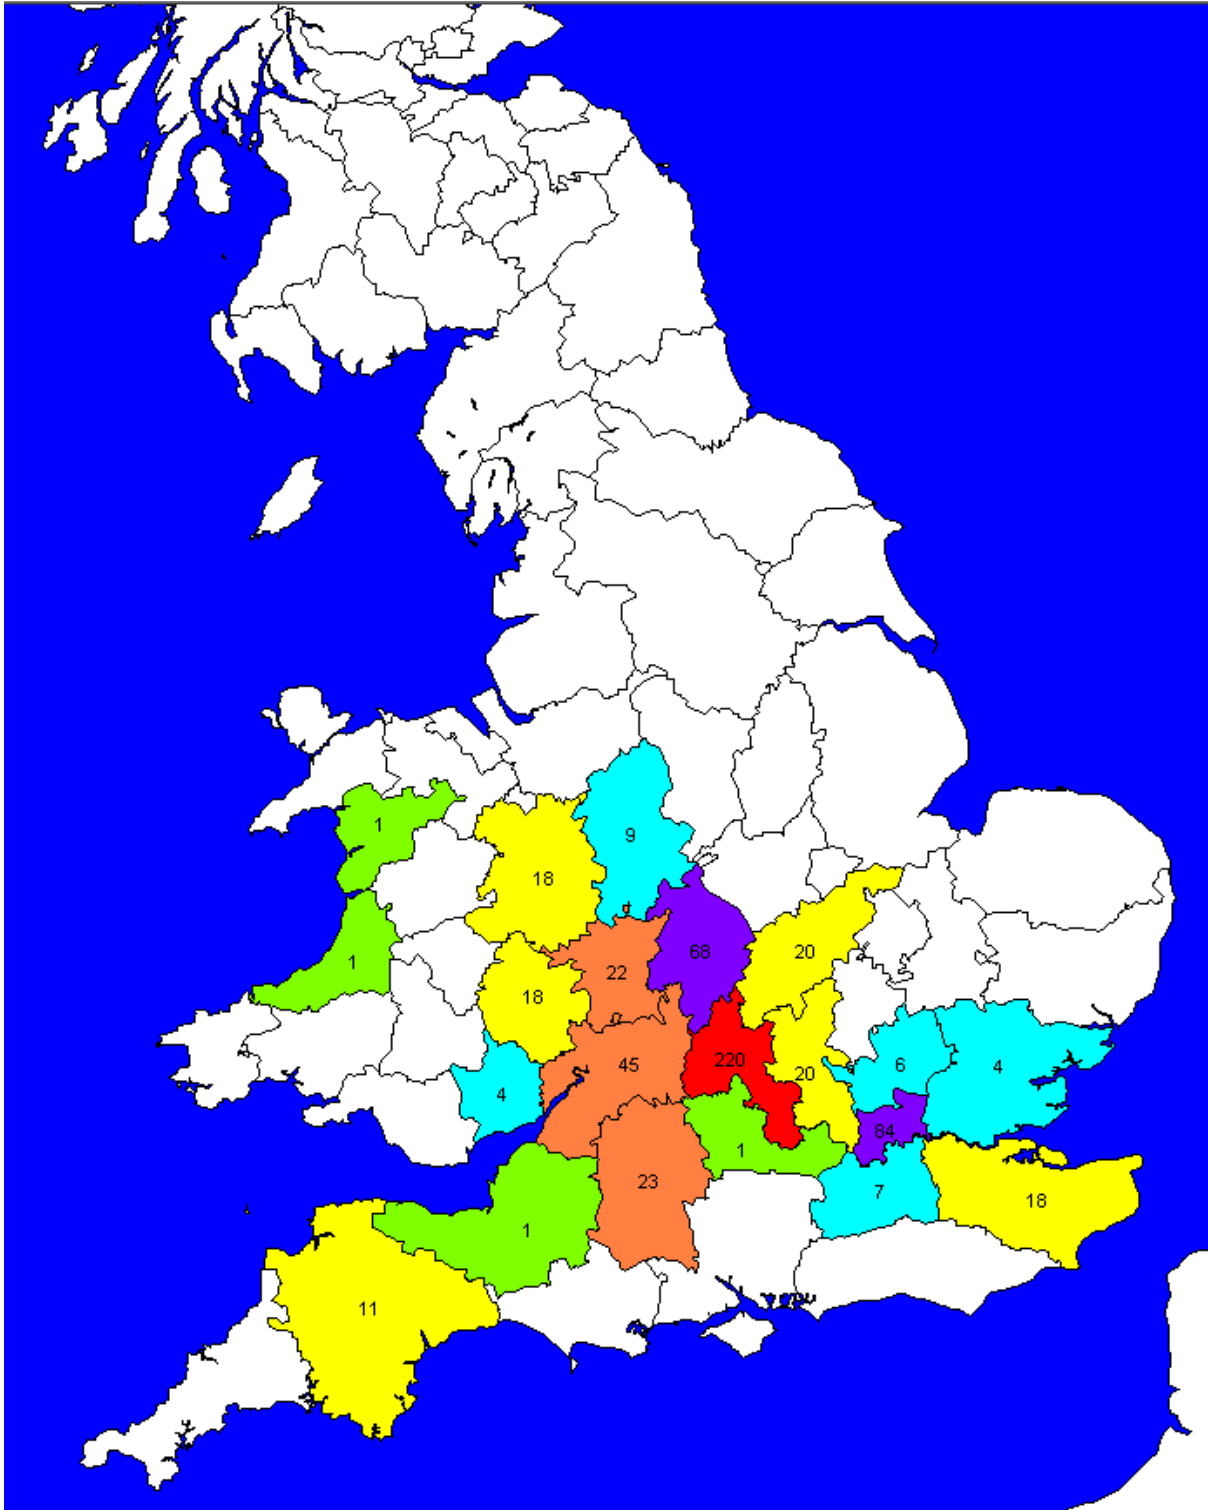

UK CENSUS MAPS

Showing

BAUGHAM, BAUGHAN, BAUGHEN, BAUGHN, BAFFIN, BOFFIN, BANGHAM, BANGHAN and other variants

Produced by Cliff Baughen
Last updated 18th December 2022

To qualify people either had the name from birth or acquired it e.g. through marriage. If a female Baughan etc. married and is traceable she is included.

County key ranges

Colour	Number of People
	0
	1
	2 - 10
	11 - 20
	21 - 50
	51 - 100
	101 or more

Contents

1841 Census – by County.....	2
1841 Census – by Place.....	3
1851 Census – by County.....	4
1851 Census – by Place.....	5
1861 Census – by County.....	6
1861 Census – by Place.....	7
1871 Census – by County.....	8
1871 Census – by Place.....	9
1881 Census – by County.....	10
1881 Census – by Place.....	11
1891 Census – by County.....	12
1891 Census – by Place.....	13
1901 Census – by County.....	14
1901 Census – by Place.....	15
1911 Census – by County.....	16
1911 Census – by Place.....	17
1921 Census – by County.....	18
1921 Census – by Place.....	19

Copyright – Cliff Baughen

Maps produced using GenMap UK (Archer Software)

1841 Census – by County