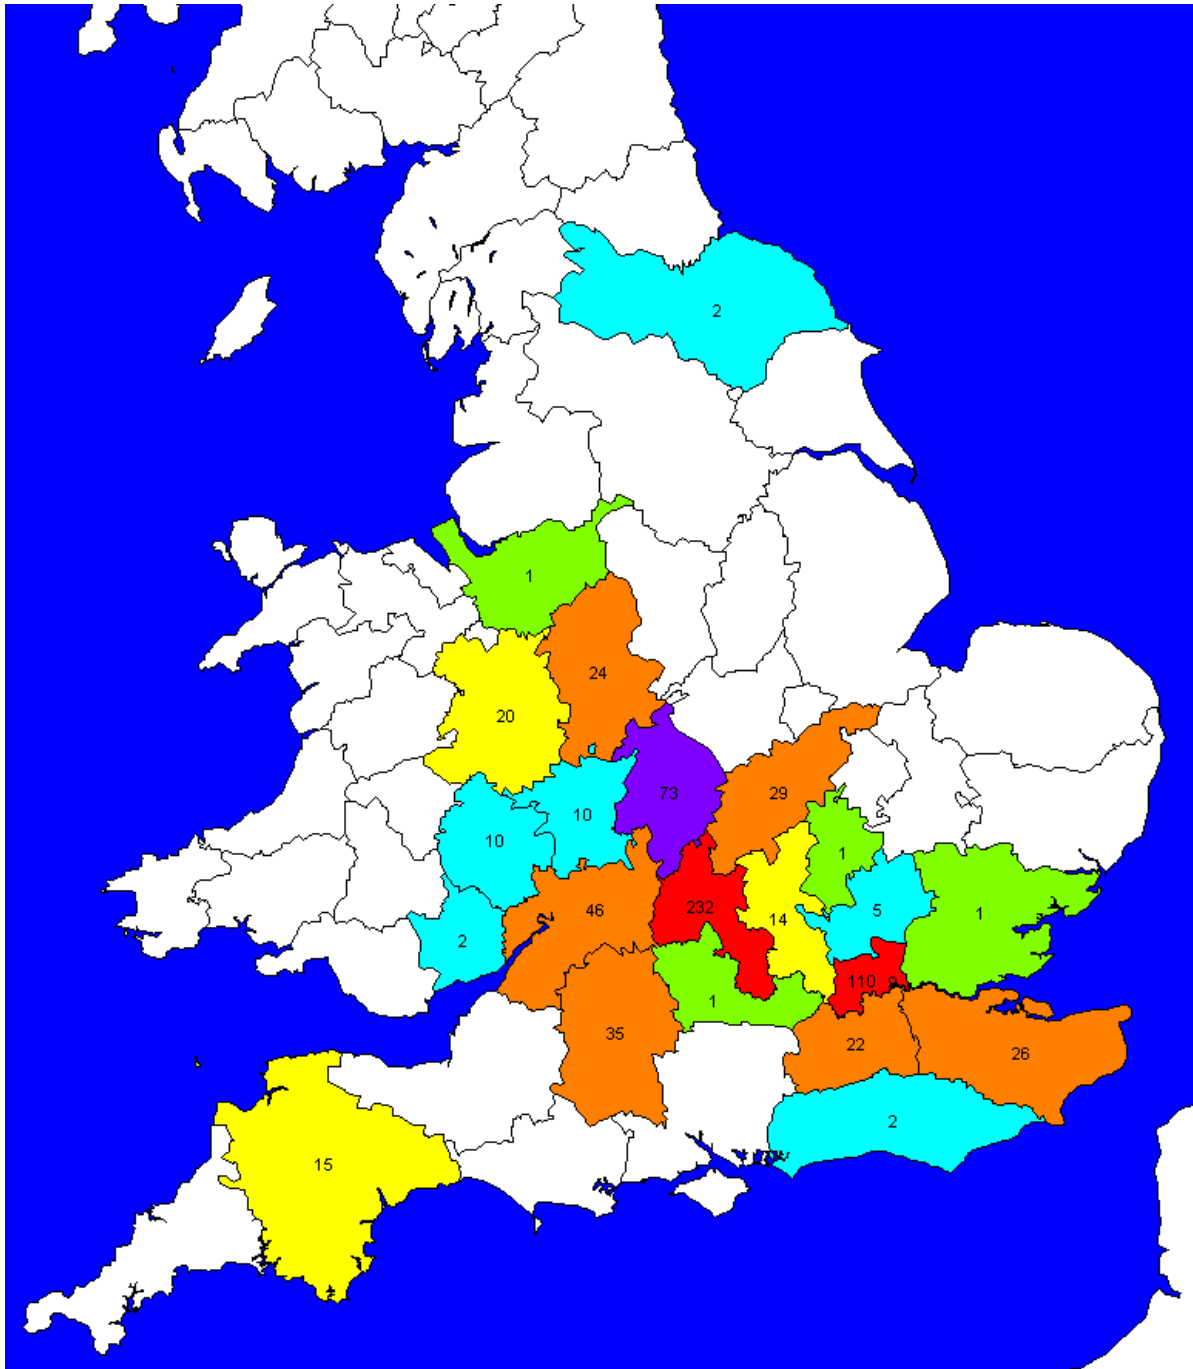

County key ranges

Colour	Number of People
	0
	1
	2 - 10
	11 - 20
	21 - 50
	51 - 100
	101 or more

Contents

1841 Census – by County.....	2
1841 Census – by Place.....	3
1851 Census – by County.....	4
1851 Census – by Place.....	5
1861 Census – by County.....	6
1861 Census – by Place.....	7
1871 Census – by County.....	8
1871 Census – by Place.....	9
1881 Census – by County.....	10
1881 Census – by Place.....	11
1891 Census – by County.....	12
1891 Census – by Place.....	13
1901 Census – by County.....	14
1901 Census – by Place.....	15
1911 Census – by County.....	16
1911 Census – by Place.....	17
1921 Census – by County.....	18
1921 Census – by Place.....	19

Copyright – Cliff Baughen

Maps produced using GenMap UK (Archer Software)

1841 Census – by County

1841 Census – by Place

1851 Census – by County

1851 Census – by Place

1861 Census – by County

1861 Census – by Place

1871 Census – by County

1871 Census – by Place

1881 Census – by County

1881 Census – by Place

1891 Census – by County

1891 Census – by Place

1901 Census – by County

1901 Census – by Place

1911 Census – by Place

1921 Census – by County

1921 Census – by Place

End of Document