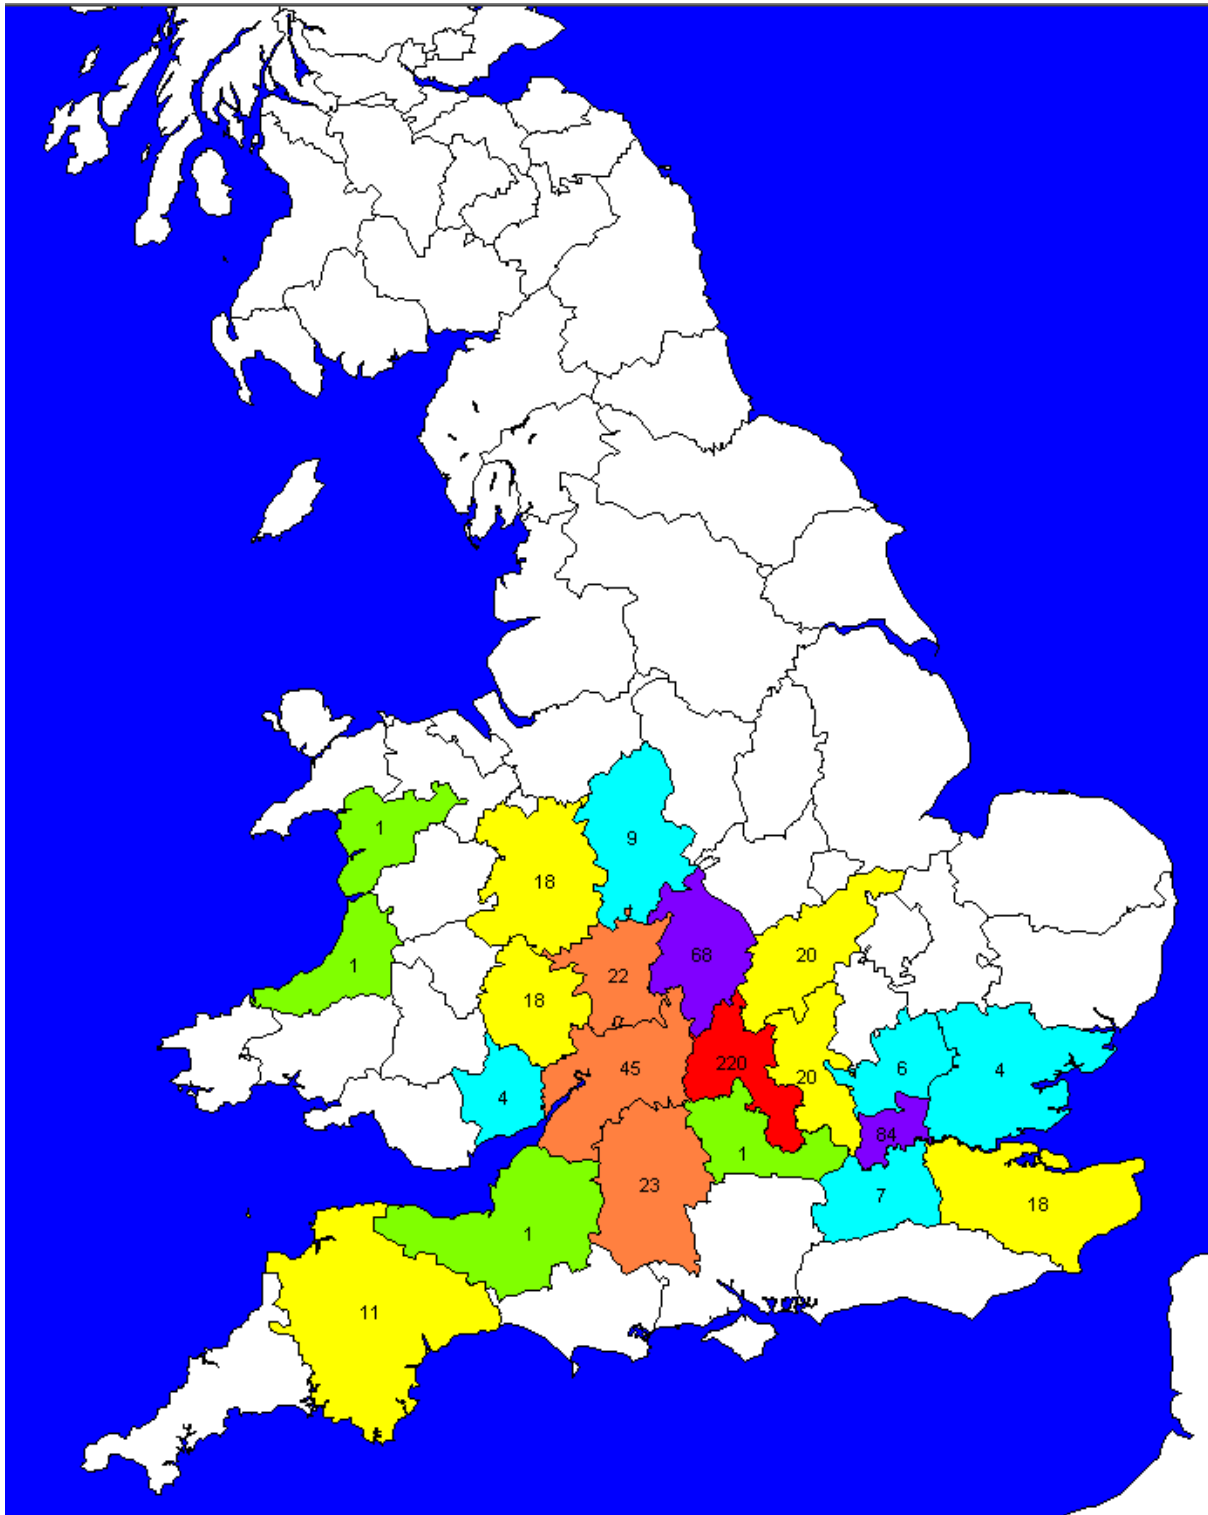

# UK CENSUS MAPS

County key ranges

Colour	Number of People
	0
	1
	2 - 10
	11 - 20
	21 - 50
	51 - 100
	101 or more

#### Contents

1841 Census – by County .....	2
1841 Census – by Place .....	3
1851 Census – by County .....	4
1851 Census – by Place .....	5
1861 Census – by County .....	6
1861 Census – by Place .....	7
1871 Census – by County .....	8
1871 Census – by Place .....	9
1881 Census – by County .....	10
1881 Census – by Place .....	11
1891 Census – by County .....	12
1891 Census – by Place .....	13
1901 Census – by County .....	14
1901 Census – by Place .....	15
1911 Census – by County .....	16
1911 Census – by Place .....	17

## 1841 Census – by Place