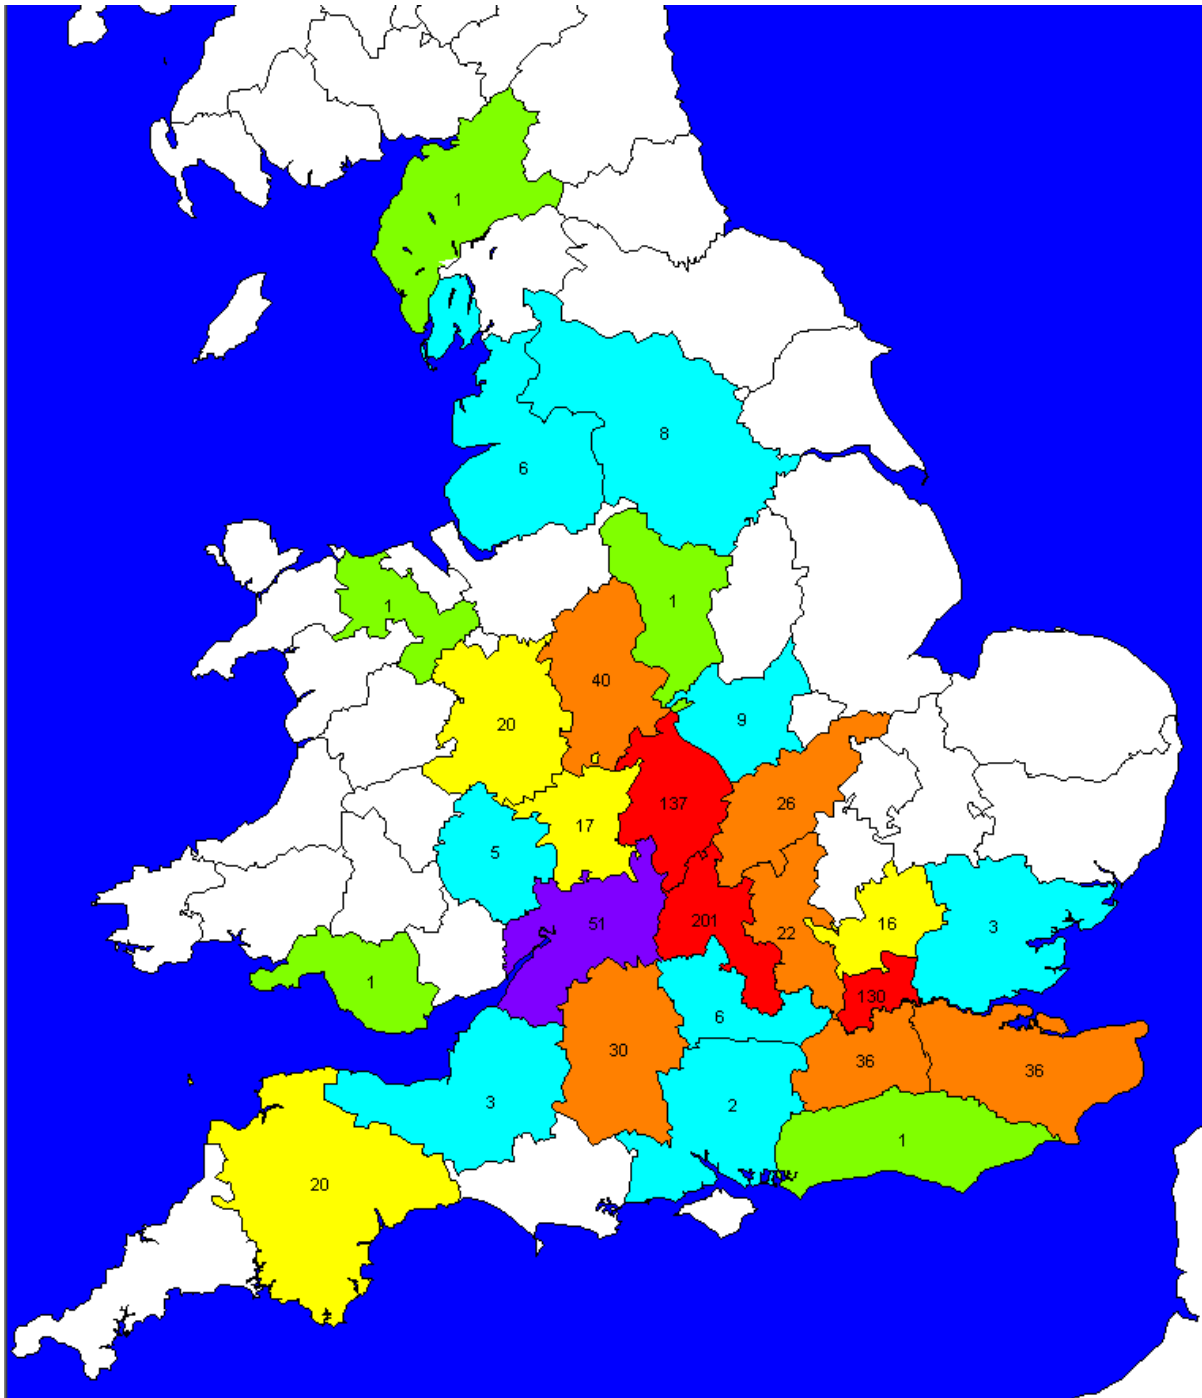

UK CENSUS MAPS

Showing

BAUGHAM, BAUGHAN, BAUGHEN, BAUGHN, BAFFIN, BOFFIN, BANGHAM, BANGHAN and other variants

Produced by Cliff Baughen
Last updated 18th December 2022

To qualify people either had the name from birth or acquired it e.g. through marriage. If a female Baughan etc. married and is traceable she is included.

County key ranges

Colour	Number of People
	0
	1
	2 - 10
	11 - 20
	21 - 50
	51 - 100
	101 or more

Contents

1841 Census – by County.....	2
1841 Census – by Place.....	3
1851 Census – by County.....	4
1851 Census – by Place.....	5
1861 Census – by County.....	6
1861 Census – by Place.....	7
1871 Census – by County.....	8
1871 Census – by Place.....	9
1881 Census – by County.....	10
1881 Census – by Place.....	11
1891 Census – by County.....	12
1891 Census – by Place.....	13
1901 Census – by County.....	14
1901 Census – by Place.....	15
1911 Census – by County.....	16
1911 Census – by Place.....	17
1921 Census – by County.....	18
1921 Census – by Place.....	19

Copyright – Cliff Baughen

Maps produced using GenMap UK (Archer Software)

1841 Census – by County

1841 Census – by Place

1851 Census – by County

1851 Census – by Place

1861 Census – by County

1861 Census – by Place

1871 Census – by County

1871 Census – by Place

1881 Census – by County

1881 Census – by Place

1891 Census – by County

1891 Census – by Place

1901 Census – by County

1901 Census – by Place