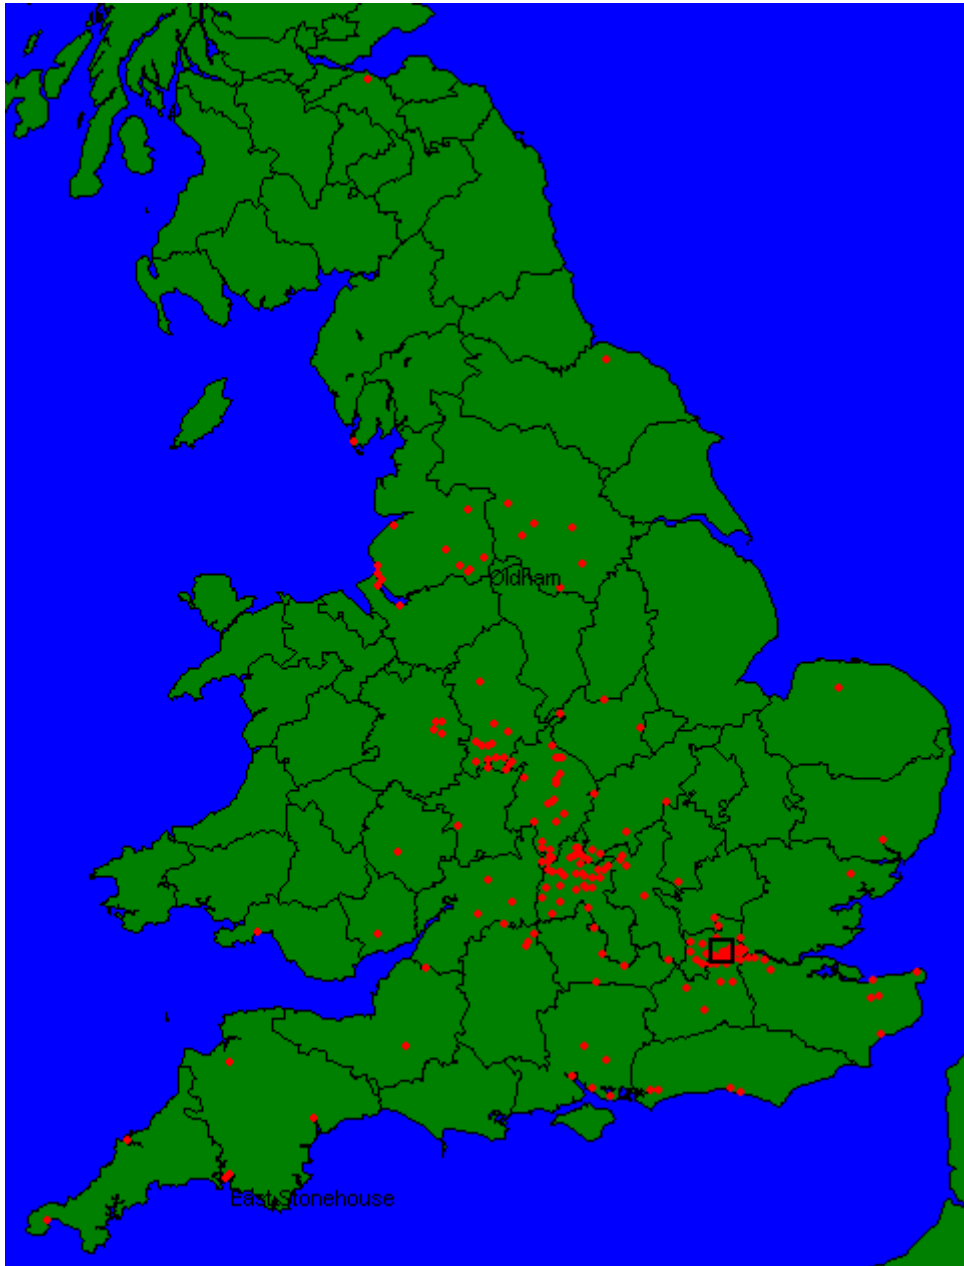

UK CENSUS MAPS

Showing

BAUGHAM, BAUGHAN, BAUGHEN, BAUGHN, BAFFIN, BOFFIN, BANGHAM, BANGHAN and other variants

Produced by Cliff Baughen
Last updated 18th December 2022

To qualify people either had the name from birth or acquired it e.g. through marriage. If a female Baughan etc. married and is traceable she is included.

County key ranges

Colour	Number of People
	0
	1
	2 - 10
	11 - 20
	21 - 50
	51 - 100
	101 or more

Contents

1841 Census – by County.....	2
1841 Census – by Place.....	3
1851 Census – by County.....	4
1851 Census – by Place.....	5
1861 Census – by County.....	6
1861 Census – by Place.....	7
1871 Census – by County.....	8
1871 Census – by Place.....	9
1881 Census – by County.....	10
1881 Census – by Place.....	11
1891 Census – by County.....	12
1891 Census – by Place.....	13
1901 Census – by County.....	14
1901 Census – by Place.....	15
1911 Census – by County.....	16
1911 Census – by Place.....	17
1921 Census – by County.....	18
1921 Census – by Place.....	19

1871 Census – by County

1871 Census – by Place

1881 Census – by County

1881 Census – by Place

1891 Census – by County

1891 Census – by Place

1901 Census – by County

1901 Census – by Place

1911 Census – by Place

1921 Census – by County

1921 Census – by Place

End of Document