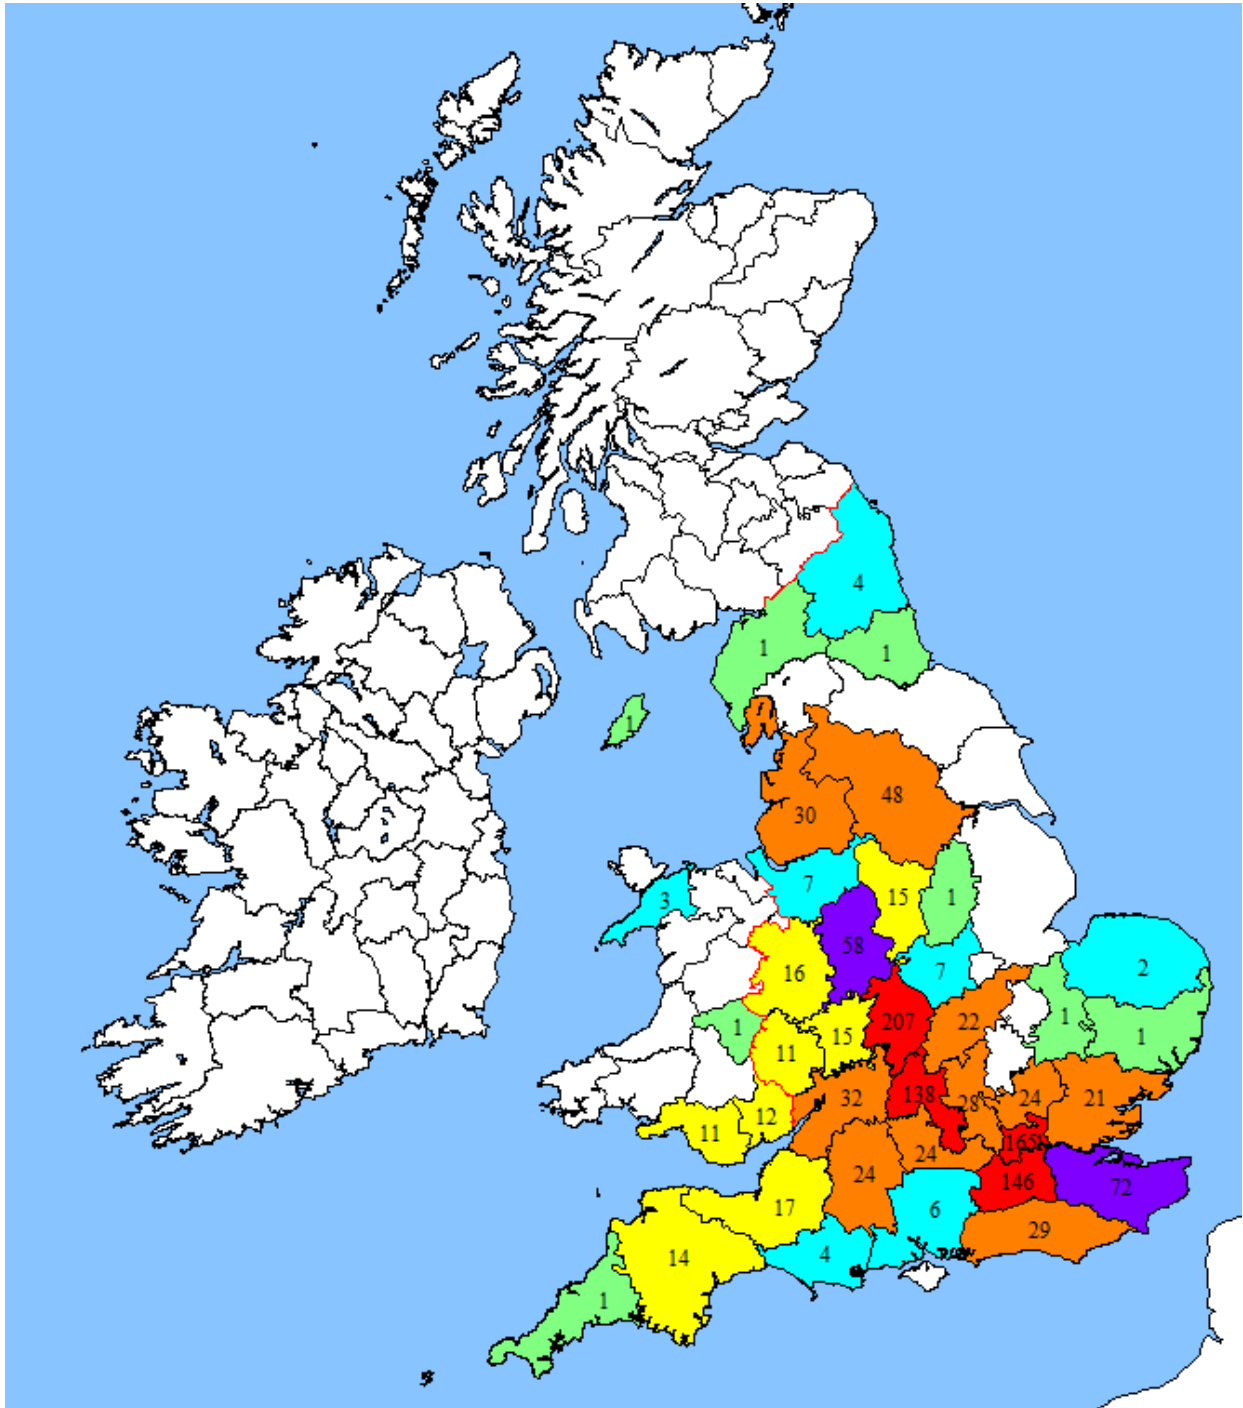

UK CENSUS MAPS

Showing

BAUGHAM, BAUGHAN, BAUGHEN, BAUGHN, BAFFIN, BOFFIN, BANGHAM, BANGHAN and other variants

Produced by Cliff Baughen
Last updated 18th December 2022

To qualify people either had the name from birth or acquired it e.g. through marriage. If a female Baughan etc. married and is traceable she is included.

County key ranges

Colour	Number of People
	0
	1
	2 - 10
	11 - 20
	21 - 50
	51 - 100
	101 or more

Contents

1841 Census – by County.....	2
1841 Census – by Place.....	3
1851 Census – by County.....	4
1851 Census – by Place.....	5
1861 Census – by County.....	6
1861 Census – by Place.....	7
1871 Census – by County.....	8
1871 Census – by Place.....	9
1881 Census – by County.....	10
1881 Census – by Place.....	11
1891 Census – by County.....	12
1891 Census – by Place.....	13
1901 Census – by County.....	14
1901 Census – by Place.....	15
1911 Census – by County.....	16
1911 Census – by Place.....	17
1921 Census – by County.....	18
1921 Census – by Place.....	19

1871 Census – by County

1871 Census – by Place

1881 Census – by County

1881 Census – by Place

1891 Census – by County

1891 Census – by Place

1901 Census – by County

1901 Census – by Place

1911 Census – by Place

1921 Census – by County

1921 Census – by Place

End of Document