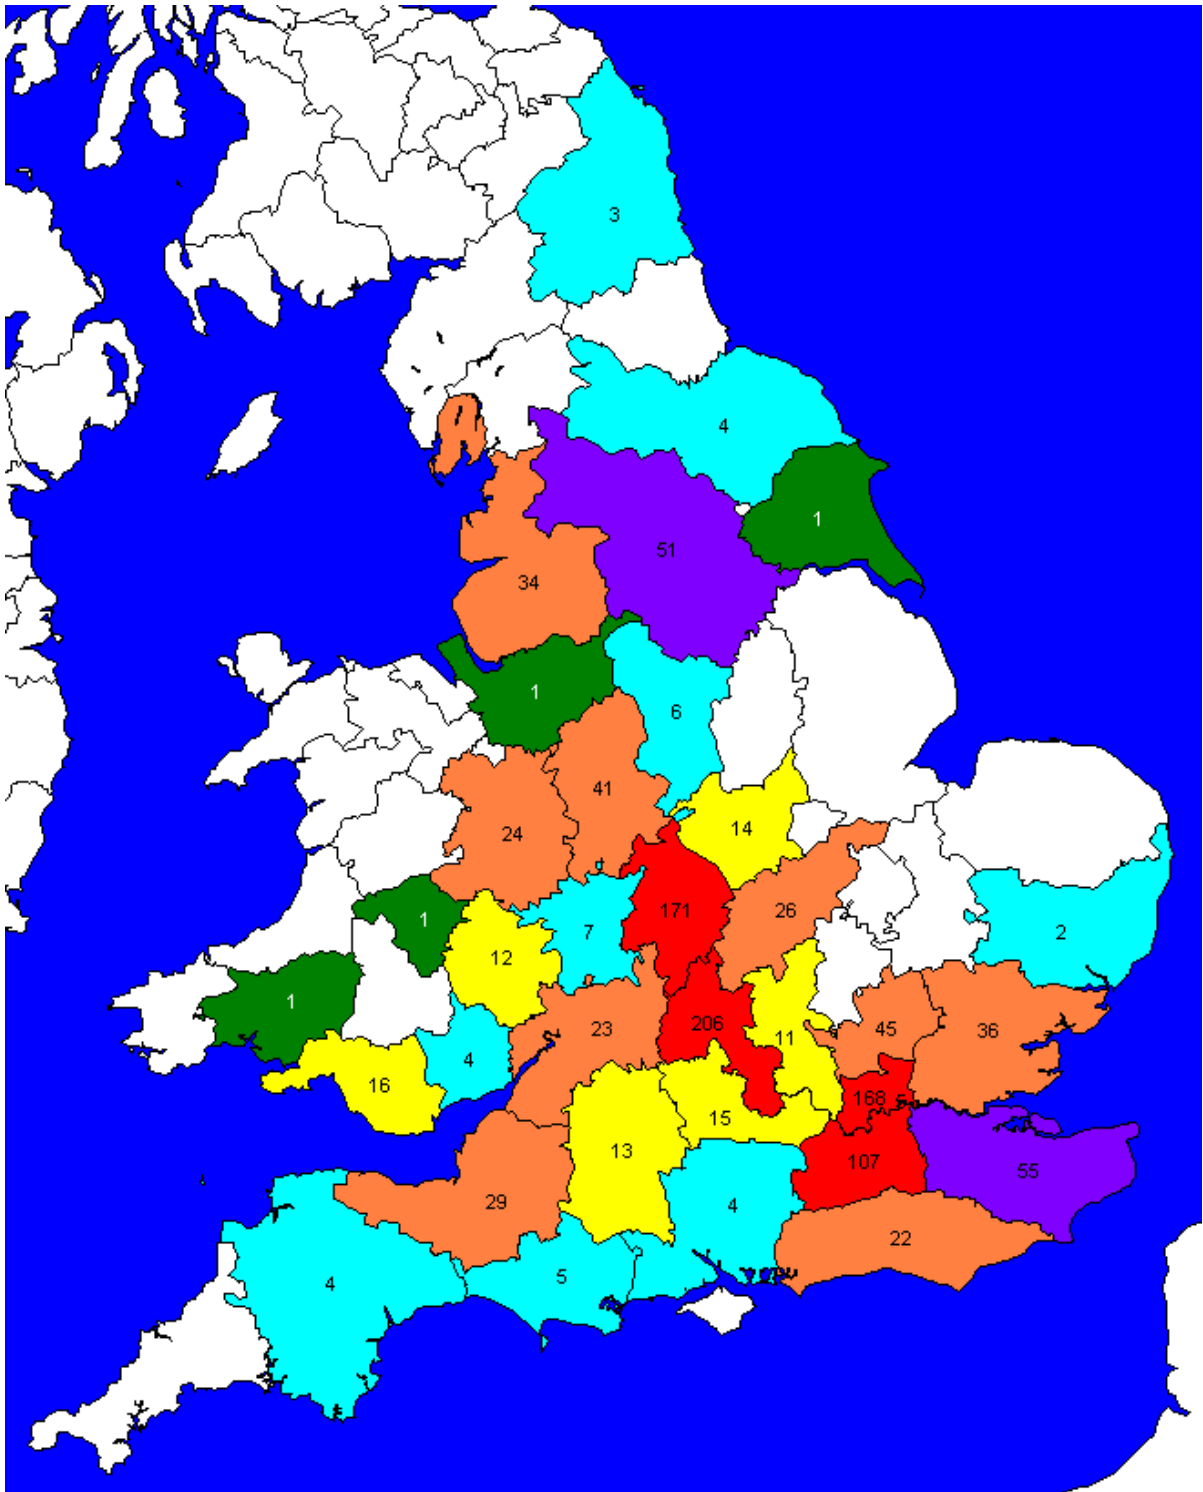

UK CENSUS MAPS

Showing

BAUGHAM, BAUGHAN, BAUGHEN, BAUGHN, BAFFIN, BOFFIN, BANGHAM, BANGHAN and other variants

Produced by Cliff Baughen
Last updated 18th December 2022

To qualify people either had the name from birth or acquired it e.g. through marriage. If a female Baughan etc. married and is traceable she is included.

County key ranges

Colour	Number of People
	0
	1
	2 - 10
	11 - 20
	21 - 50
	51 - 100
	101 or more

Contents

1841 Census – by County.....	2
1841 Census – by Place.....	3
1851 Census – by County.....	4
1851 Census – by Place.....	5
1861 Census – by County.....	6
1861 Census – by Place.....	7
1871 Census – by County.....	8
1871 Census – by Place.....	9
1881 Census – by County.....	10
1881 Census – by Place.....	11
1891 Census – by County.....	12
1891 Census – by Place.....	13
1901 Census – by County.....	14
1901 Census – by Place.....	15
1911 Census – by County.....	16
1911 Census – by Place.....	17
1921 Census – by County.....	18
1921 Census – by Place.....	19

1871 Census – by County

1871 Census – by Place

1881 Census – by County

1881 Census – by Place

1891 Census – by County

1891 Census – by Place

1901 Census – by County

1901 Census – by Place

1911 Census – by Place

1921 Census – by County

1921 Census – by Place

End of Document