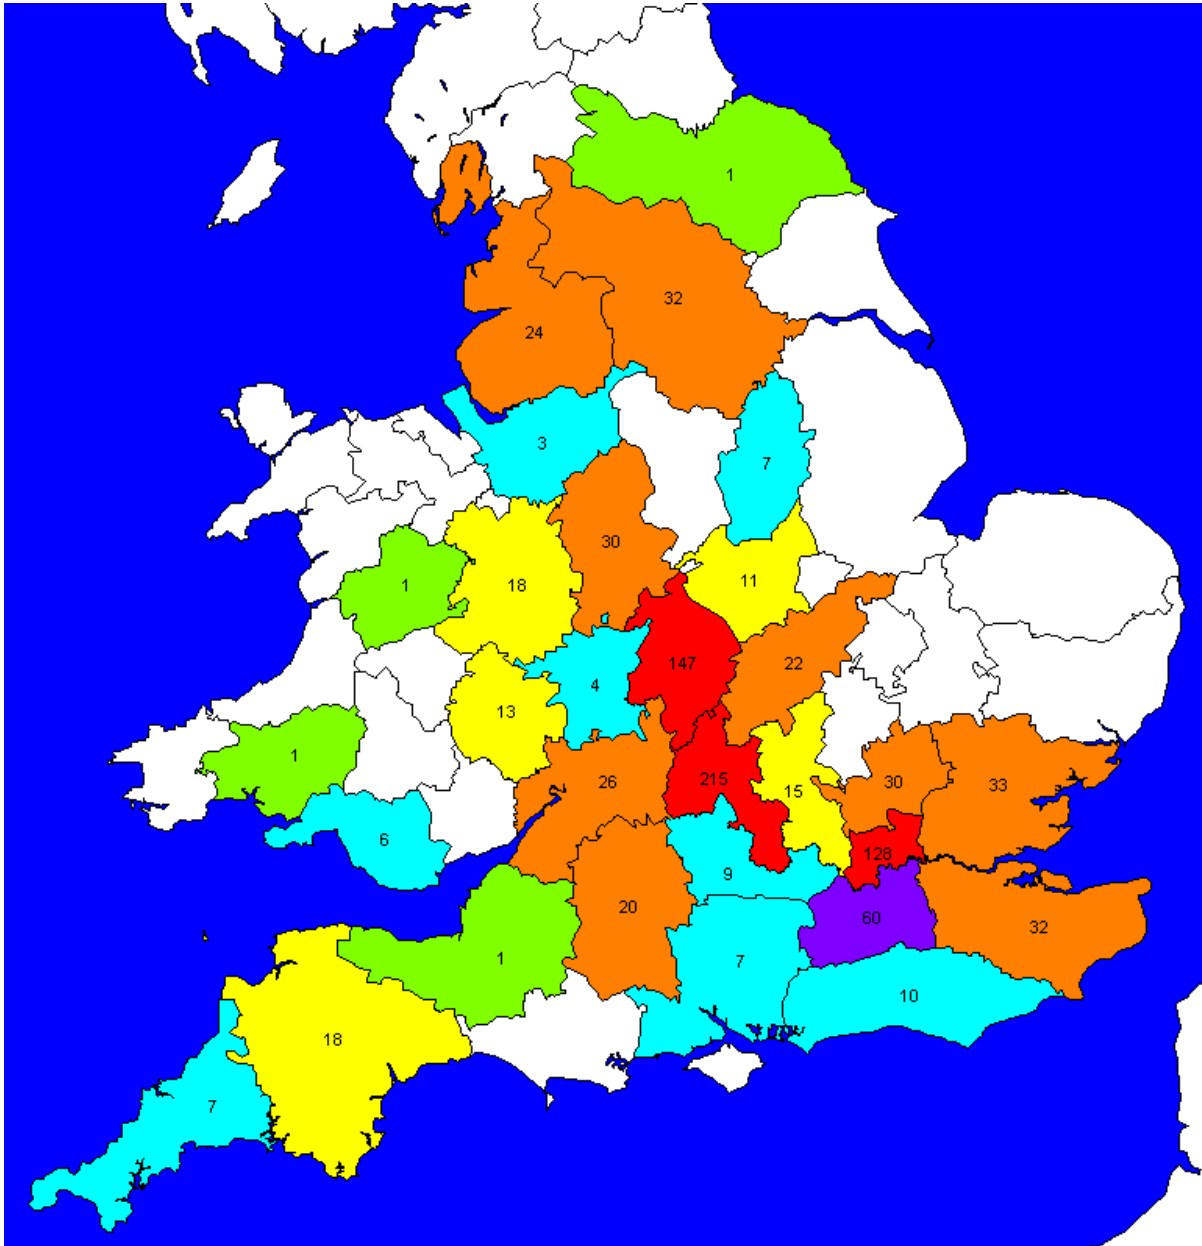

UK CENSUS MAPS

Showing

BAUGHAM, BAUGHAN, BAUGHEN, BAUGHN, BAFFIN, BOFFIN, BANGHAM, BANGHAN and other variants

Produced by Cliff Baughen
Last updated 18th December 2022

To qualify people either had the name from birth or acquired it e.g. through marriage. If a female Baughan etc. married and is traceable she is included.

County key ranges

Colour	Number of People
	0
	1
	2 - 10
	11 - 20
	21 - 50
	51 - 100
	101 or more

Contents

1841 Census – by County.....	2
1841 Census – by Place.....	3
1851 Census – by County.....	4
1851 Census – by Place.....	5
1861 Census – by County.....	6
1861 Census – by Place.....	7
1871 Census – by County.....	8
1871 Census – by Place.....	9
1881 Census – by County.....	10
1881 Census – by Place.....	11
1891 Census – by County.....	12
1891 Census – by Place.....	13
1901 Census – by County.....	14
1901 Census – by Place.....	15
1911 Census – by County.....	16
1911 Census – by Place.....	17
1921 Census – by County.....	18
1921 Census – by Place.....	19

1871 Census – by County

1871 Census – by Place

1881 Census – by County

1881 Census – by Place

1891 Census – by County

1891 Census – by Place

1901 Census – by County

1901 Census – by Place

1911 Census – by Place

1921 Census – by County

1921 Census – by Place

End of Document