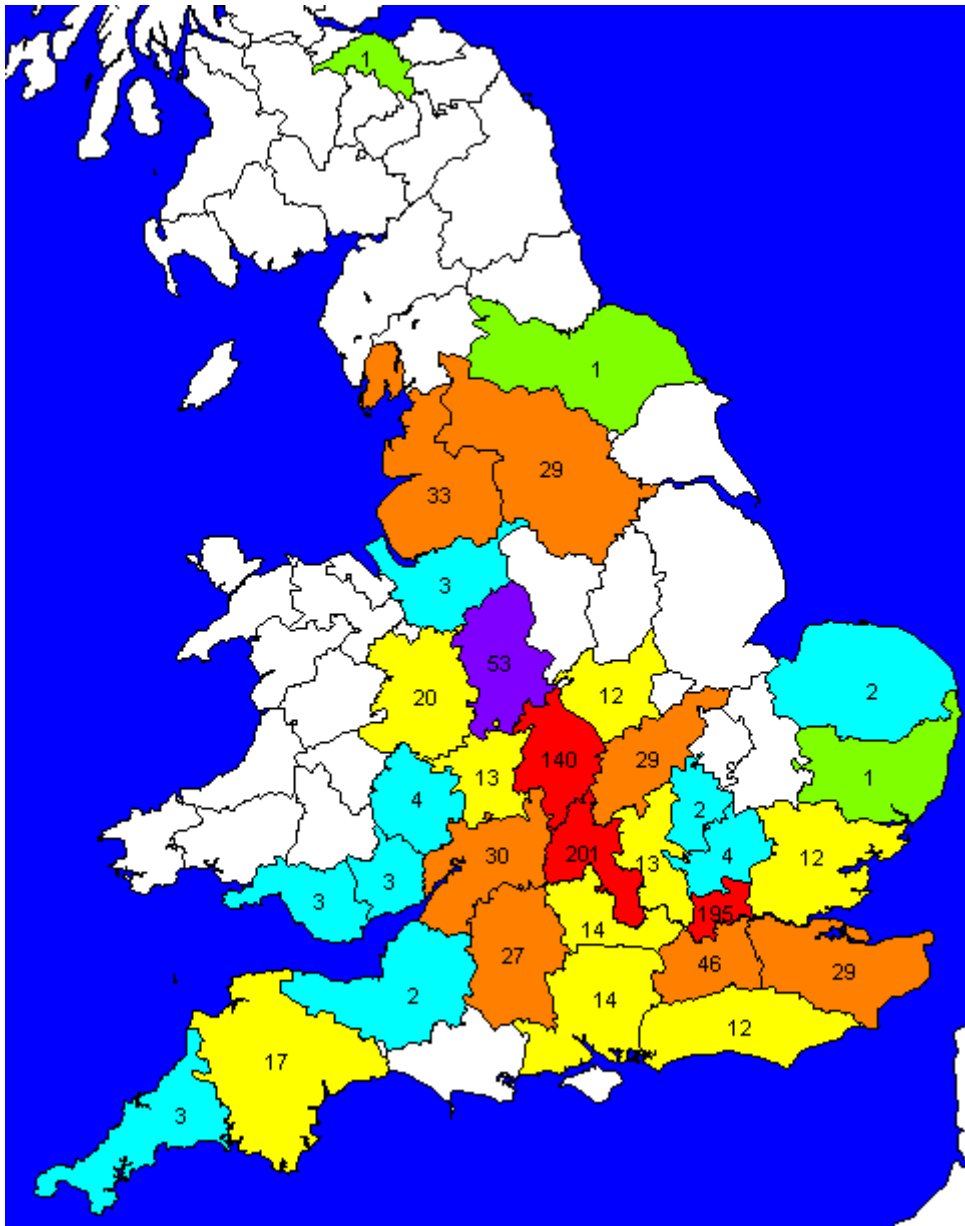

County key ranges

Colour	Number of People
	0
	1
	2 - 10
	11 - 20
	21 - 50
	51 - 100
	101 or more

Contents

1841 Census – by County.....	2
1841 Census – by Place.....	3
1851 Census – by County.....	4
1851 Census – by Place.....	5
1861 Census – by County.....	6
1861 Census – by Place.....	7
1871 Census – by County.....	8
1871 Census – by Place.....	9
1881 Census – by County.....	10
1881 Census – by Place.....	11
1891 Census – by County.....	12
1891 Census – by Place.....	13
1901 Census – by County.....	14
1901 Census – by Place.....	15
1911 Census – by County.....	16
1911 Census – by Place.....	17
1921 Census – by County.....	18
1921 Census – by Place.....	19

Copyright – Cliff Baughen

Maps produced using GenMap UK (Archer Software)

1841 Census – by County

1841 Census – by Place

1851 Census – by County

1851 Census – by Place

1861 Census – by County

1861 Census – by Place

1871 Census – by County

1871 Census – by Place

1881 Census – by County

1881 Census – by Place

1891 Census – by County

1891 Census – by Place

1901 Census – by County

1901 Census – by Place

1911 Census – by Place

1921 Census – by County

1921 Census – by Place

End of Document